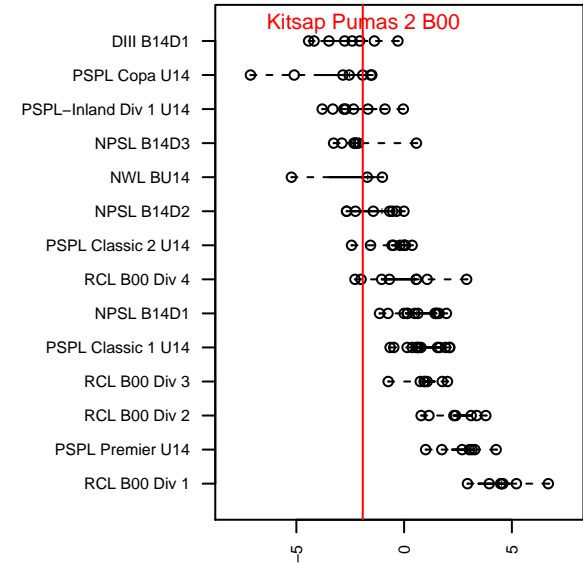

# Kitsap Pumas 2 B00

Kitsap SC  
 Bremerton, WA  
 B00 total strength=912  
 attack=1.9 defense=1.15  
 fall league = PSPL Copa U14  
 spr league = Spr PSPL Classic 3 U14

alt names used:  
 Kitsap Pumas B00 B  
 Kitsap Pumas B00 B

Venues played:  
 2014 PSPL Copa U14  
 2014 Spr PSPL Classic 3 U14

**Kitsap Pumas 2 B00**  
 Dots are actual minus expected GF (blue circles) and GA (red triangles).  
 Blue line is smoothed change in attack strength. Red is smoothed change in defense strength.

**attack and defense variance (black dot)  
relative to other teams  
and top 10 in region**

**attack and defense rating  
relative to others at age  
and all opponents in last 13 months**

**Performance relative to 13 month average**